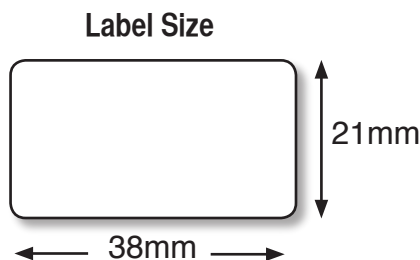

Transparent Label Colour & Size

Label Colours:

Following is an example of Style Print's stock Transparent Label. Text is printed in black.

Clear

Please Note: Colours are only an approximation. Computer monitors and desktop printers are generally not able to produce the colours our labels are printed

The sample is a transparent label acting as seal on a coloured envelope.

Label Sizes:

The diagram below is the size of Style Print's Transparent Label.

A4 Sheet of Labels
contain 65 labels
each sheet